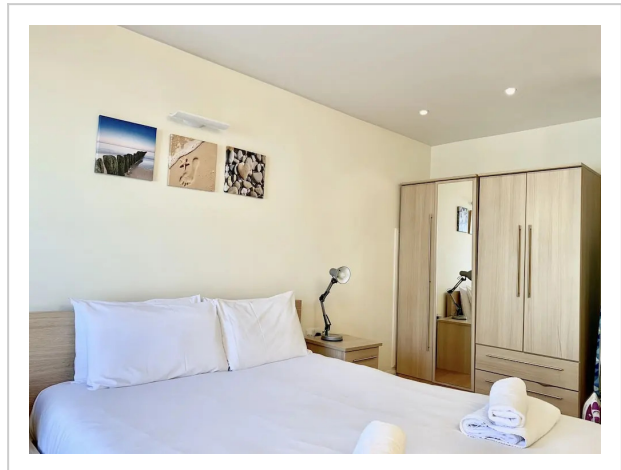

Lexham Gardens, Lexham gardens, London

Address: Lexham gardens, London

Bedrooms: 5 Bathrooms: 2

Location

A great option for family vacation: apartment «Lexham Gardens» is located in London. This apartment is located in 5 km from the city center. You can take a walk and explore the neighbourhood area of the apartment — The Mosaic Rooms, Earl's Court and Leighton House Museum.