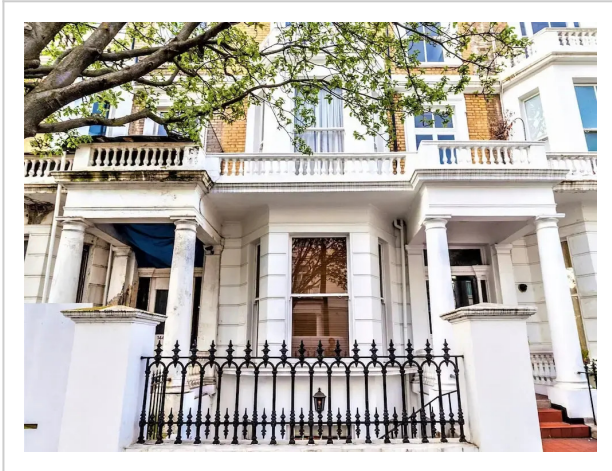

Lexham Gardens, Lexham gardens, London

Address: Lexham gardens, London

Bedrooms: 5 Bathrooms: 2

Location

A great option for family vacation: apartment «Lexham Gardens» is located in London. This apartment is located in 5 km from the city center. You can take a walk and explore the neighbourhood area of the apartment — The Mosaic Rooms, Earl's Court and Leighton House Museum.