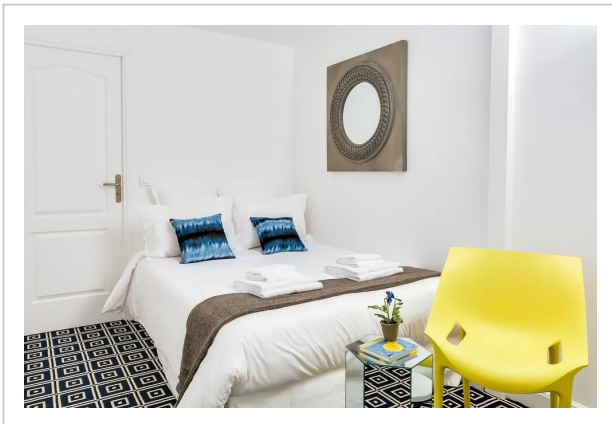

Sweet inn Apartments Boetie--2 Bedrooms Standard room

Address: Various Addresses, Paris

Bathrooms: 2

Location

If you want to feel like you're at home no matter where you are, choose this — apartment «Sweet inn Apartments Boetie» is located in Paris. This apartment is located in 4 km from the city center. You can take a walk and explore the neighbourhood area of the apartment. Places nearby: Galeries Lafayette Champs-Élysées, L'Atelier Renault and Hôtel de la Païva.

At the apartment

Free Wi-Fi is available on the territory. Ask for more information when checking in. Accessible for guests with disabilities: the elevator helps them to go to the highest floors. Additional services that the apartment offers to its guests: a laundry and a concierge.

Room amenities

In the room, for you, there is a shower and a TV. The room equipment depends on its category.

Amenities:

- Elevator/lift
 - Smoke-free property
 - Heating
 - All Spaces Non-Smoking (public and private)
 - Non-smoking rooms
 - Fridge
 - Cable TV
 - TV
 - Hairdryer
 - Shower
 - Linens
 - Safe (in room)
 - Toiletries
 - Iron and board
 - Laundry
 - Concierge services
 - Luggage storage
 - Coffee/tea for guests
 - Breakfast
 - Kitchen
 - Microwave oven
 - Kettle
 - Free Wi-Fi
-