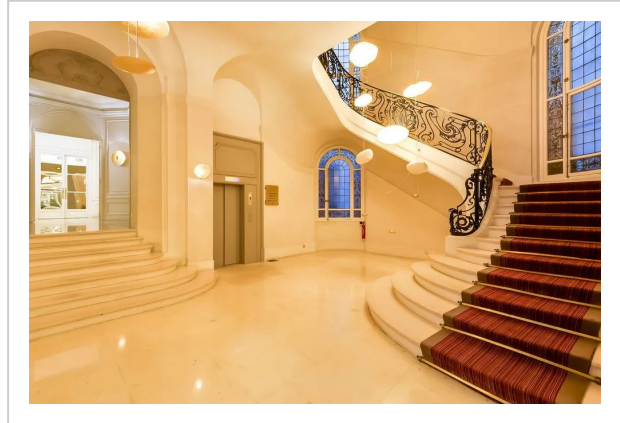

Sweet inn Apartments Boetie--2 Bedrooms Standard room

Address: Various Addresses, Paris

Bathrooms: 2

Location

If you want to feel like you're at home no matter where you are, choose this — apartment «Sweet inn Apartments Boetie» is located in Paris. This apartment is located in 4 km from the city center. You can take a walk and explore the neighbourhood area of the apartment. Places nearby: Galeries Lafayette Champs-Élysées, L'Atelier Renault and Hôtel de la Païva.

At the apartment

Free Wi-Fi is available on the territory. Ask for more information when checking in. Accessible for guests with disabilities: the elevator helps them to go to the highest floors. Additional services that the apartment offers to its guests: a laundry and a concierge.