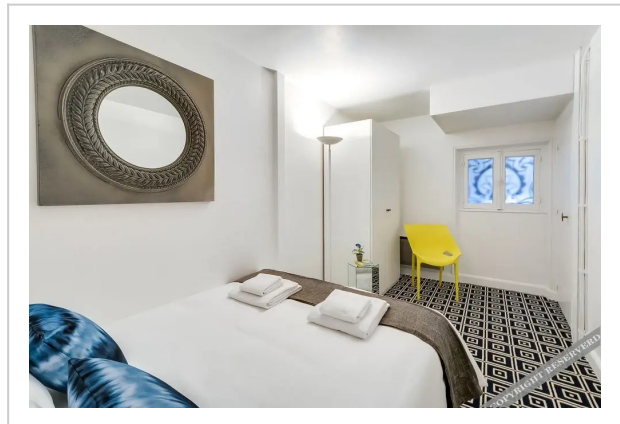

Sweet inn Apartments Boetie--2 Bedrooms Standard room

Address: Various Addresses, Paris

Bathrooms: 2

Location

If you want to feel like you're at home no matter where you are, choose this — apartment «Sweet inn Apartments Boetie» is located in Paris. This apartment is located in 4 km from the city center. You can take a walk and explore the neighbourhood area of the apartment. Places nearby: Galeries Lafayette Champs-Élysées, L'Atelier Renault and Hôtel de la Païva.

At the apartment

Free Wi-Fi is available on the territory. Ask for more information when checking in. Accessible for guests with disabilities: the elevator helps them to go to the highest floors. Additional services that the apartment offers to its guests: a laundry and a concierge.

Room amenities

In the room, for you, there is a shower and a TV. The room equipment depends on its category.

Amenities:

- Elevator/lift
 - Smoke-free property
 - Heating
 - All Spaces Non-Smoking (public and private)
 - Non-smoking rooms
 - Fridge
 - Cable TV
 - TV
 - Hairdryer
 - Shower
 - Linens
 - Safe (in room)
 - Toiletries
 - Iron and board
 - Laundry
 - Concierge services
 - Luggage storage
 - Coffee/tea for guests
 - Breakfast
 - Kitchen
 - Microwave oven
 - Kettle
 - Free Wi-Fi
-