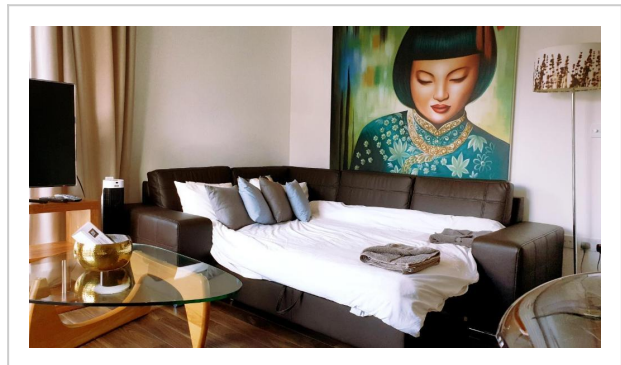

## Beautiful Central Family Apartment for 6, 3 Candle Street, Tower Hamlets, London, E1 4RR, United Kingdom, London

**Address: 3 Candle Street, Tower Hamlets, London, E1 4RR, United Kingdom, London**

Bedrooms: 5 Bathrooms: 2

### Location

A great option for family vacation: apartment «Beautiful Central Family Apartment for 6» is located in London. This apartment is located in 6 km from the city center. You can take a walk and explore the neighbourhood area of the apartment. Places nearby: Ragged School Museum, Mile End Park and Tower Hamlets Cemetery Park.