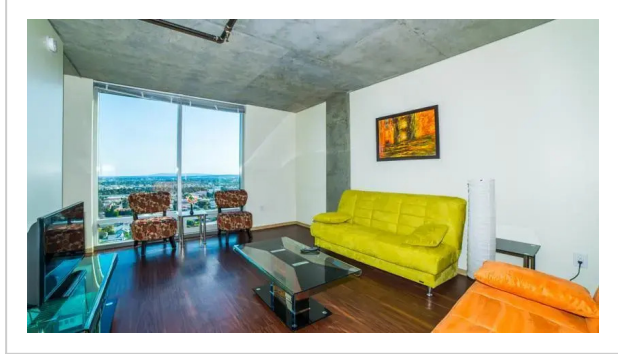

Hollywood Arch Apartment, 1522 North Gordon Street, Los Angeles

Address: 1522 North Gordon Street, Los Angeles

Bedrooms: 5 Bathrooms: 2

Location

Looking for a home comfort: apartment «Hollywood Arch Apartment» is located in Los Angeles. This apartment is located in 9 km from the city center. You can take a walk and explore the neighbourhood area of the apartment — Sunset Gower & Sunset Bronson Studios, Museum of Death and Hollywood Palladium.