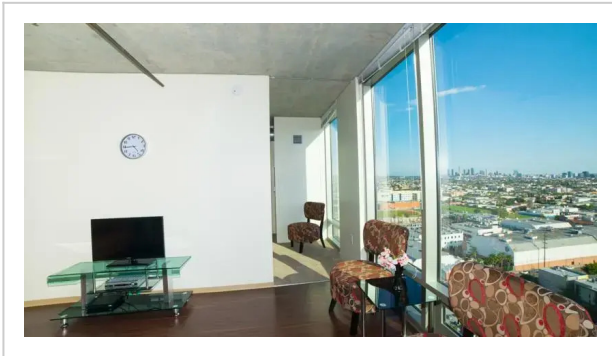

Hollywood Arch Apartment, 1522 North Gordon Street, Los Angeles

Address: 1522 North Gordon Street, Los Angeles

Bedrooms: 5 Bathrooms: 2

Location

Looking for a home comfort: apartment «Hollywood Arch Apartment» is located in Los Angeles. This apartment is located in 9 km from the city center. You can take a walk and explore the neighbourhood area of the apartment — Sunset Gower & Sunset Bronson Studios, Museum of Death and Hollywood Palladium.