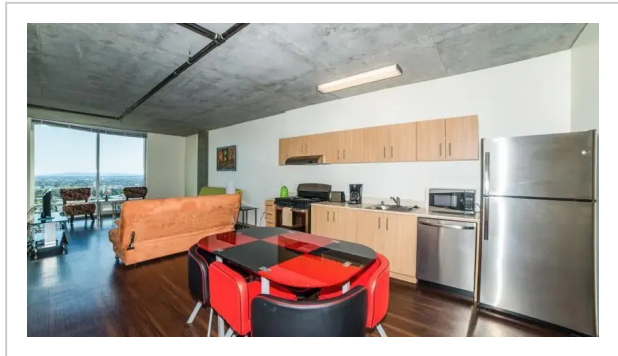

Hollywood Arch Apartment, 1522 North Gordon Street, Los Angeles

Address: 1522 North Gordon Street, Los Angeles

Bedrooms: 5 Bathrooms: 2

Location

Looking for a home comfort: apartment «Hollywood Arch Apartment» is located in Los Angeles. This apartment is located in 9 km from the city center. You can take a walk and explore the neighbourhood area of the apartment — Sunset Gower & Sunset Bronson Studios, Museum of Death and Hollywood Palladium.