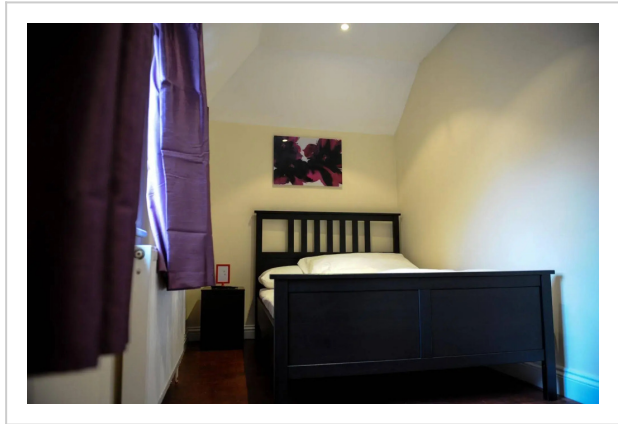

The Greyhound Cottage--Cottage

Address: 1 Manor Road, Chigwell, Ilford, IG7 5PF, United Kingdom, London

Bathrooms: 2

Location

A great place for travellers looking for a neighbours-free vacation! Cottage «The Greyhound Cottage» is located in London. This cottage is located in 17 km from the city center. You can take a walk and explore the neighbourhood area of the cottage — Roding Valley, Tower of London and Tower Bridge.

At the cottage

Free Wi-Fi on the territory will help you to stay on-line. If you travel by car, there's a parking zone.

Room amenities

Guests will find the following in the room: a TV. Please note that the listed services may not be