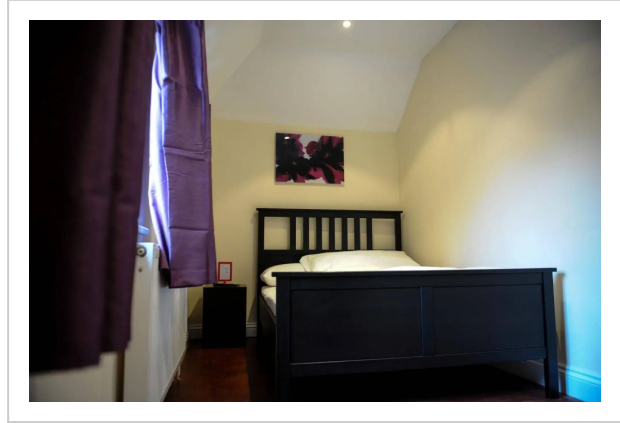

The Greyhound Cottage, 1 Manor Road, Chigwell, Ilford, IG7 5PF, United Kingdom, London

Address: 1 Manor Road, Chigwell, Ilford, IG7 5PF, United Kingdom, London

Bedrooms: 5 Bathrooms: 1

Location

A great place for travellers looking for a neighbours-free vacation! Cottage «The Greyhound Cottage» is located in London. This cottage is located in 17 km from the city center. You can take a walk and explore the neighbourhood area of the cottage — Roding Valley, Tower of London and Tower Bridge.

At the cottage

Free Wi-Fi on the territory will help you to stay on-line. If you travel by car, there's a parking zone.

Room amenities

Guests will find the following in the room: a TV. Please note that the listed services may not be available in all the rooms.