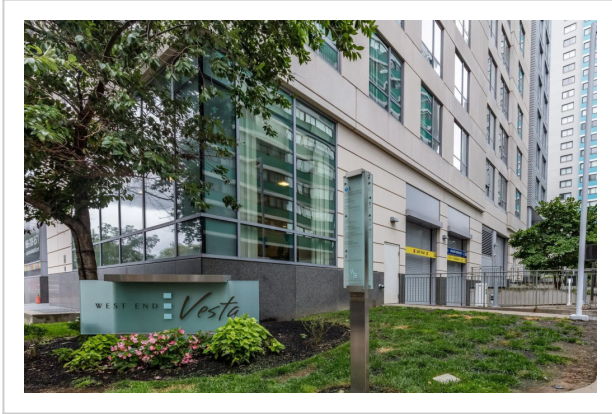

## Global Luxury Suites at West End--1 Bedroom Luxury Apartment

**Address: Blossom Street, West End, Boston, MA 02114, United States of America, Boston**

Bathrooms: 2

### Location

«Global Luxury Suites at West End» is located in Boston. This apartment hotel is located nearby from the city center. You can take a walk and explore the neighbourhood area of the apartment hotel — Massachusetts Eye And Ear Infirmary, Museum of Science and Charles Hayden Planetarium.