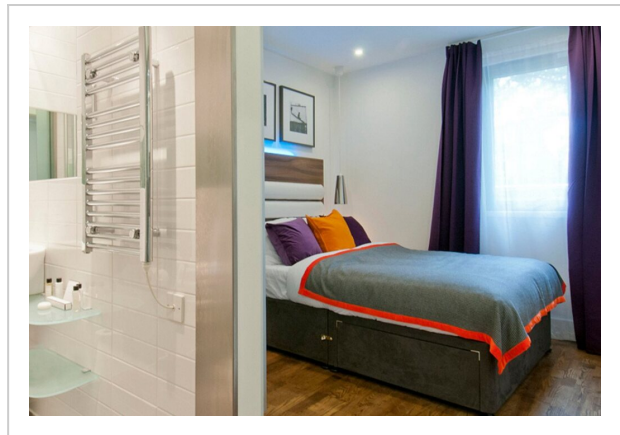

## Native Camden--Studio

**Address: Camden Road; 376-380, London**

Bathrooms: 2