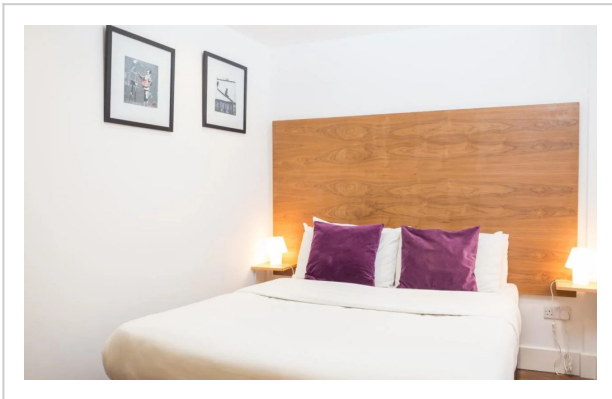

## Native Camden--Studio

**Address: Camden Road; 376-380, London**

Bathrooms: 2