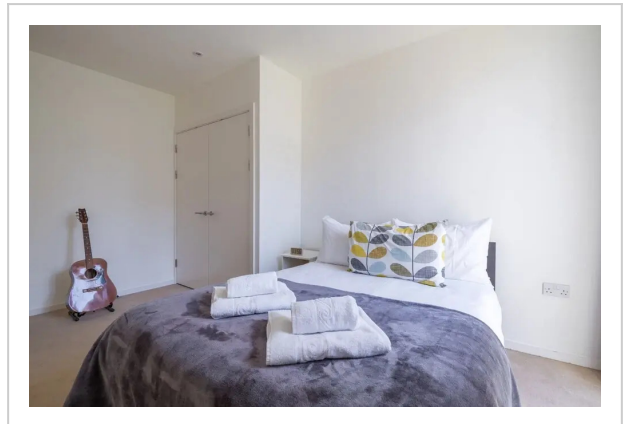

Deluxe East London Home in the Olympic Village-- Deluxe Apartment

Address: Flat , Festive Mansions, London

Bedrooms: 5 Bathrooms: 2

Location

If you want to feel like you're at home no matter where you are, choose this — apartment «Deluxe East London Home in the Olympic Village» is located in London. This apartment is located in 9 km from the city center. You can take a walk and explore the neighbourhood area of the apartment. Places nearby: Lee Valley VeloPark, Aspers Casino and Olympic Hockey Centre.

At the apartment

Want to be always on-line? Wi-Fi is available. Here, you can treat yourself with water procedures as there will be a pool. Accessibility: there is an elevator/lift. Additional services that the apartment offers to its guests: a laundry.

Room amenities

In the room, there is a shower and a TV. Please note that the listed services may not be available in all the rooms.

Amenities:

- Elevator/lift
 - Smoke-free property
 - Heating
 - Washing machine
 - Television in lobby
 - Terrace
 - Dishwasher
 - Non-smoking rooms
 - Fridge
 - Smoke Detector
 - Cable TV
 - TV
 - Hairdryer
 - Shower
 - Toiletries
 - Laundry
 - Coffee/tea for guests
 - Kitchen
 - Microwave oven
 - Kettle
 - Free Wi-Fi
 - Swimming Pool
-