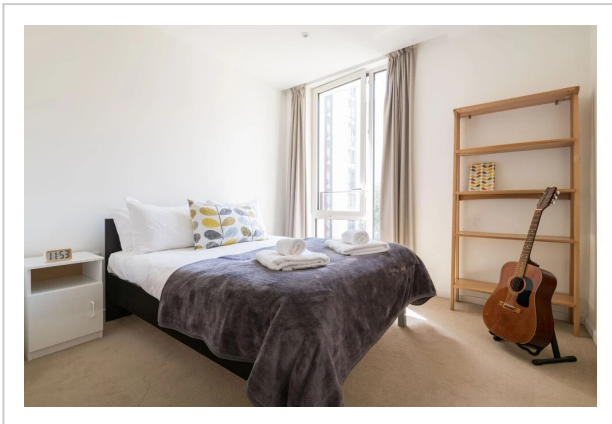

Deluxe East London Home in the Olympic Village-- Deluxe Apartment

Address: Flat , Festive Mansions, London

Bedrooms: 5 Bathrooms: 2

Location

If you want to feel like you're at home no matter where you are, choose this — apartment «Deluxe East London Home in the Olympic Village» is located in London. This apartment is located in 9 km from the city center. You can take a walk and explore the neighbourhood area of the apartment. Places nearby: Lee Valley VeloPark, Aspers Casino and Olympic Hockey Centre.

At the apartment

Want to be always on-line? Wi-Fi is available. Here, you can treat yourself with water procedures as there will be a pool. Accessibility: there is an elevator/lift. Additional services that the apartment offers to its guests: a laundry.

Room amenities

In the room, there is a shower and a TV. Please note that the listed services may not be available in all the rooms.

Amenities:

- Elevator/lift
 - Smoke-free property
 - Heating
 - Washing machine
 - Television in lobby
 - Terrace
 - Dishwasher
 - Non-smoking rooms
 - Fridge
 - Smoke Detector
 - Cable TV
 - TV
 - Hairdryer
 - Shower
 - Toiletries
 - Laundry
 - Coffee/tea for guests
 - Kitchen
 - Microwave oven
 - Kettle
 - Free Wi-Fi
 - Swimming Pool
-