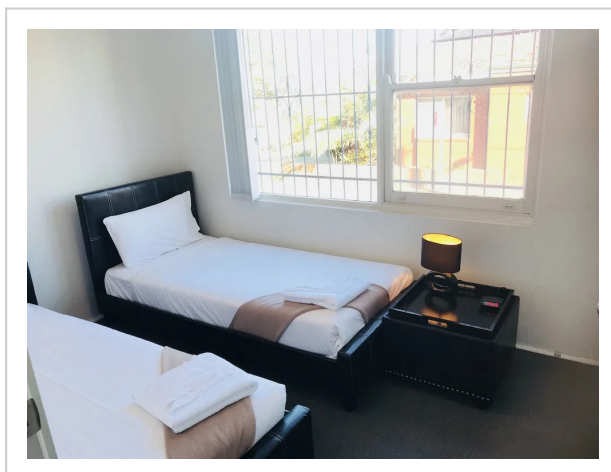

## Le-Sands Apartments Sydney, 130-131 The Grand Parade, Sydney

**Address: 130-131 The Grand Parade, Sydney**

Bedrooms: 5 Bathrooms: 2

### Location

A perfect fit for a big group of travellers: apartment «Le-Sands Apartments Sydney» is located in Sydney. This apartment is located in 14 km from the city center. You can take a walk and explore the neighbourhood area of the apartment. Places nearby: Rockdale Plaza Shopping Centre, Bruce Lee Statue and Darling Harbour.