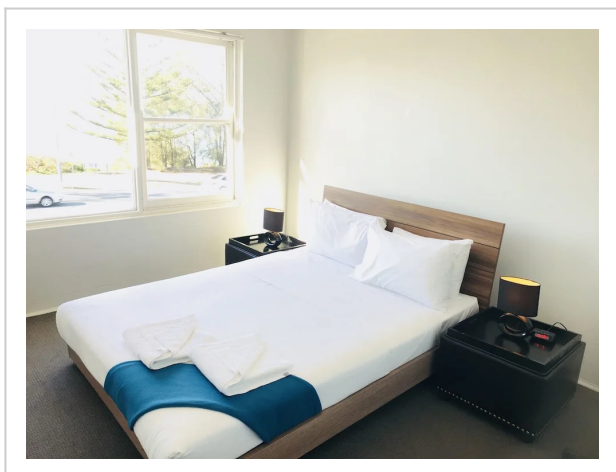

## Le-Sands Apartments Sydney, 130-131 The Grand Parade, Sydney

**Address: 130-131 The Grand Parade, Sydney**

Bedrooms: 5 Bathrooms: 2

### Location

A perfect fit for a big group of travellers: apartment «Le-Sands Apartments Sydney» is located in Sydney. This apartment is located in 14 km from the city center. You can take a walk and explore the neighbourhood area of the apartment. Places nearby: Rockdale Plaza Shopping Centre, Bruce Lee Statue and Darling Harbour.