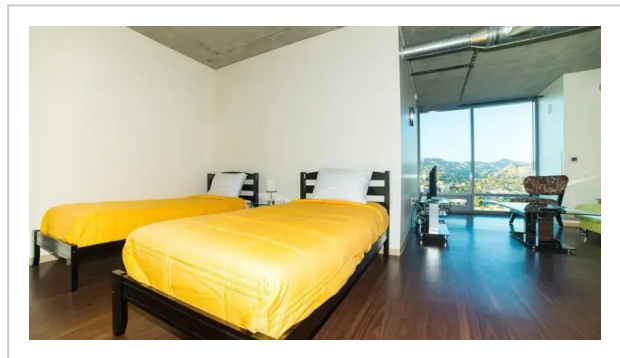

Hollywood Bardot--1 Bedroom Apartment

Address: 1522 N. Gordon St., Los Angeles

Bedrooms: 5 Bathrooms: 2

Location

A great option for family vacation: apartment «Hollywood Bardot» is located in Los Angeles. This apartment is located in 9 km from the city center. You can take a walk and explore the neighbourhood area of the apartment. Places nearby: Sunset Gower & Sunset Bronson Studios, Museum of Death and Hollywood Palladium.