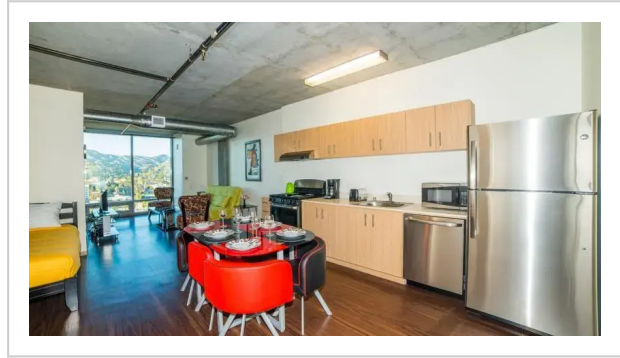

Hollywood Bardot--1 Bedroom Apartment

Address: 1522 N. Gordon St., Los Angeles

Bedrooms: 5 Bathrooms: 2

Location

A great option for family vacation: apartment «Hollywood Bardot» is located in Los Angeles. This apartment is located in 9 km from the city center. You can take a walk and explore the neighbourhood area of the apartment. Places nearby: Sunset Gower & Sunset Bronson Studios, Museum of Death and Hollywood Palladium.