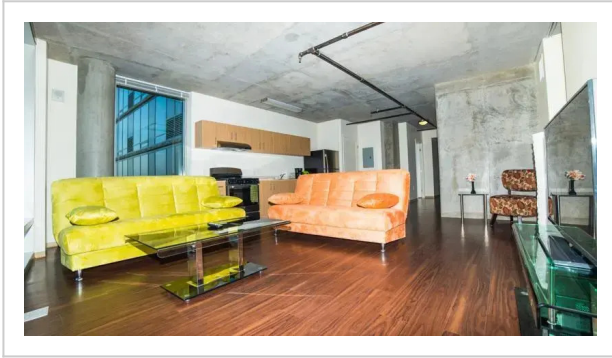

Hollywood Bardot--1 Bedroom Apartment

Address: 1522 N. Gordon St., Los Angeles

Bedrooms: 5 Bathrooms: 2

Location

A great option for family vacation: apartment «Hollywood Bardot» is located in Los Angeles. This apartment is located in 9 km from the city center. You can take a walk and explore the neighbourhood area of the apartment. Places nearby: Sunset Gower & Sunset Bronson Studios, Museum of Death and Hollywood Palladium.