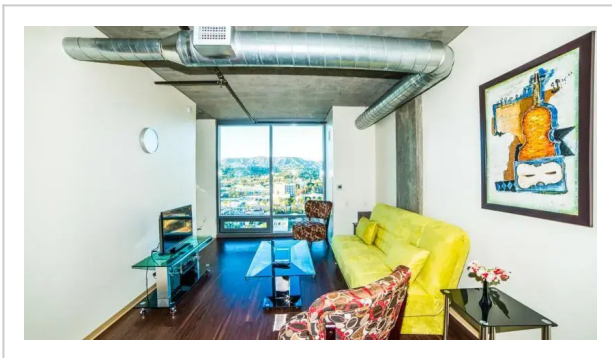

Hollywood Bardot--1 Bedroom Apartment

Address: 1522 N. Gordon St., Los Angeles

Bedrooms: 5 Bathrooms: 2

Location

A great option for family vacation: apartment «Hollywood Bardot» is located in Los Angeles. This apartment is located in 9 km from the city center. You can take a walk and explore the neighbourhood area of the apartment. Places nearby: Sunset Gower & Sunset Bronson Studios, Museum of Death and Hollywood Palladium.