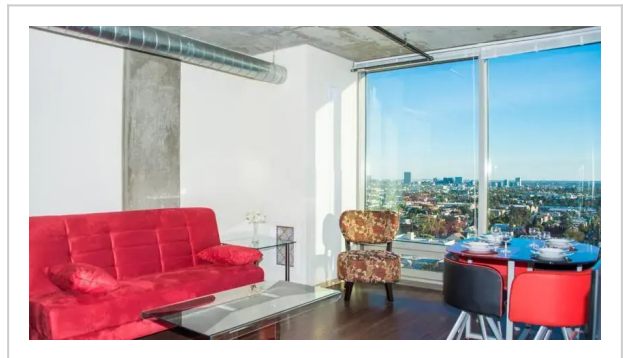

## Hollywood Gallery Apartment--Studio

**Address: 1522 North Gordon Street, Los Angeles**

Bedrooms: 5 Bathrooms: 2

### Location

The best kind of vacation is when you come somewhere new and it feels like home: apartment «Hollywood Gallery Apartment» is located in Los Angeles. This apartment is located in 9 km from the city center. You can take a walk and explore the neighbourhood area of the apartment. Places nearby: Sunset Gower & Sunset Bronson Studios, Museum of Death and Hollywood Palladium.