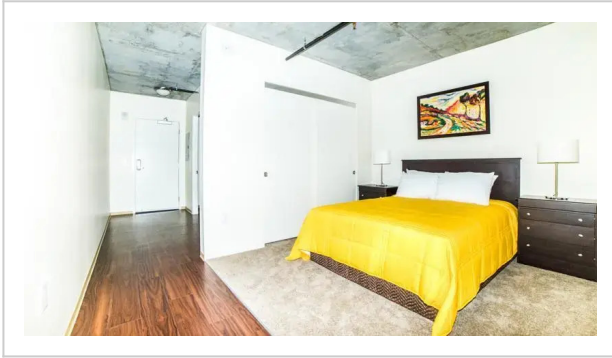

## Hollywood Gallery Apartment--Studio

**Address: 1522 North Gordon Street, Los Angeles**

Bedrooms: 5 Bathrooms: 2

### Location

The best kind of vacation is when you come somewhere new and it feels like home: apartment «Hollywood Gallery Apartment» is located in Los Angeles. This apartment is located in 9 km from the city center. You can take a walk and explore the neighbourhood area of the apartment. Places nearby: Sunset Gower & Sunset Bronson Studios, Museum of Death and Hollywood Palladium.