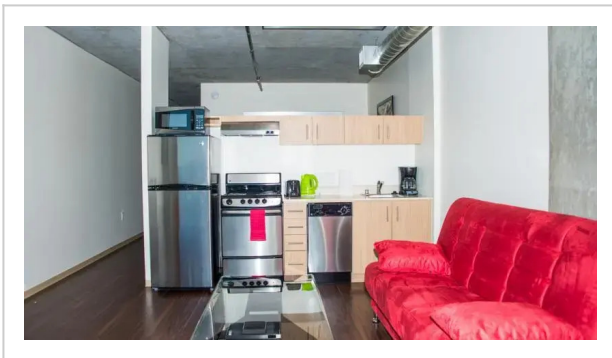

## Hollywood Gallery Apartment--Studio

**Address: 1522 North Gordon Street, Los Angeles**

Bedrooms: 5 Bathrooms: 2

### Location

The best kind of vacation is when you come somewhere new and it feels like home: apartment «Hollywood Gallery Apartment» is located in Los Angeles. This apartment is located in 9 km from the city center. You can take a walk and explore the neighbourhood area of the apartment. Places nearby: Sunset Gower & Sunset Bronson Studios, Museum of Death and Hollywood Palladium.