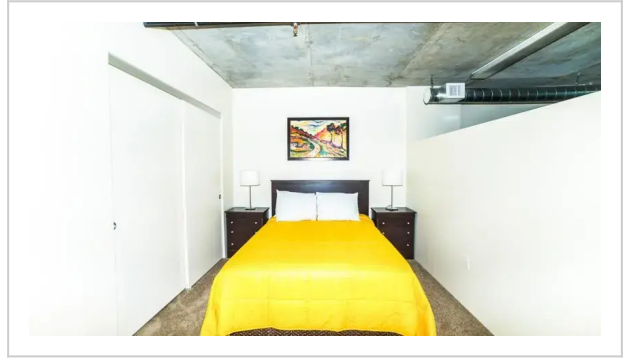

## Hollywood Gallery Apartment--Studio

**Address: 1522 North Gordon Street, Los Angeles**

Bedrooms: 5 Bathrooms: 2

### Location

The best kind of vacation is when you come somewhere new and it feels like home: apartment «Hollywood Gallery Apartment» is located in Los Angeles. This apartment is located in 9 km from the city center. You can take a walk and explore the neighbourhood area of the apartment. Places nearby: Sunset Gower & Sunset Bronson Studios, Museum of Death and Hollywood Palladium.