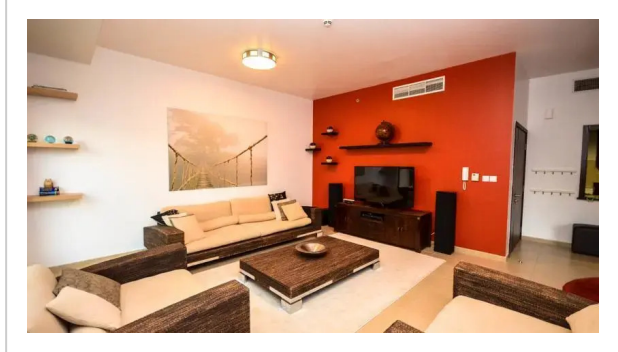

OkDubaiHolidays - Solandra JBR, Amwaj 4 Jumeirah Beach Residence , Dubai

Address: Amwaj 4 Jumeirah Beach Residence , Dubai

Bedrooms: 5 Bathrooms: 2

Location

A perfect fit for a big group of travellers: apartment «OkDubaiHolidays - Solandra JBR» is located in Dubai. This apartment is located in 13 km from the city center. You can take a walk and explore the neighbourhood area of the apartment. Places nearby: Dubai Marina Beach, DMCC and Nasimi Beach.