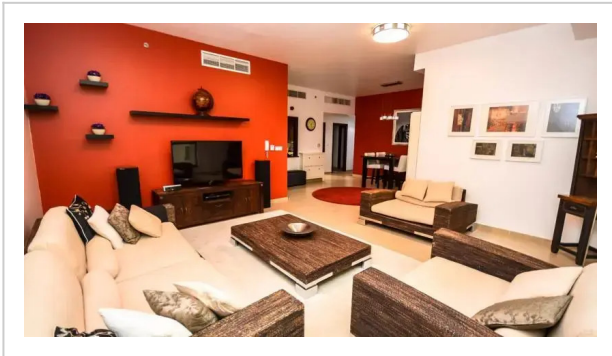

OkDubaiHolidays - Solandra JBR, Amwaj 4 Jumeirah Beach Residence , Dubai

Address: Amwaj 4 Jumeirah Beach Residence , Dubai

Bedrooms: 5 Bathrooms: 2

Location

A perfect fit for a big group of travellers: apartment «OkDubaiHolidays - Solandra JBR» is located in Dubai. This apartment is located in 13 km from the city center. You can take a walk and explore the neighbourhood area of the apartment. Places nearby: Dubai Marina Beach, DMCC and Nasimi Beach.