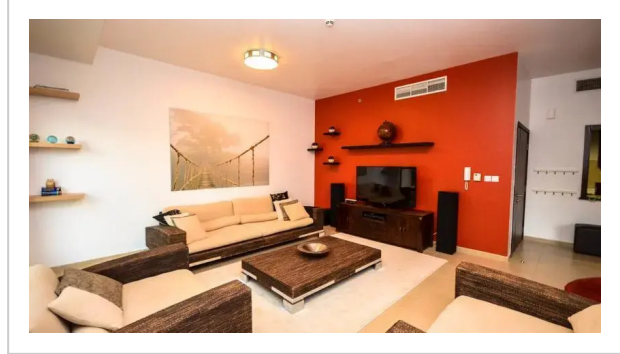

OkDubaiHolidays - Solandra JBR, Amwaj 4 Jumeirah Beach Residence , Dubai

Address: Amwaj 4 Jumeirah Beach Residence , Dubai

Bedrooms: 5 Bathrooms: 2

Location

A perfect fit for a big group of travellers: apartment «OkDubaiHolidays - Solandra JBR» is located in Dubai. This apartment is located in 13 km from the city center. You can take a walk and explore the neighbourhood area of the apartment. Places nearby: Dubai Marina Beach, DMCC and Nasimi Beach.