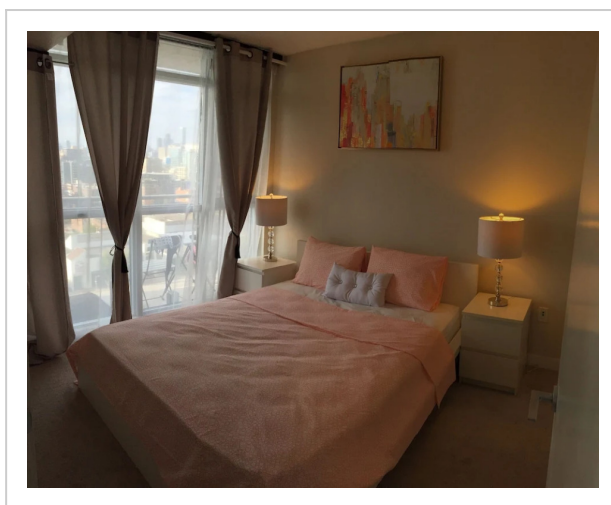

NGE Stays - Downtown Suite Lake View--2 Bedrooms Deluxe Penthouse room with city view full double bed

Address: 15 Iceboat Terrace, Toronto

Bedrooms: 3 Bathrooms: 2

Location

If you want to feel like you're at home no matter where you are, choose this — apartment «NGE Stays - Downtown Suite Lake View» is located in Toronto. This apartment is located in walking distance from the city center. You can take a walk and explore the neighbourhood area of the apartment. Places nearby: Rogers Centre, Fort York National Historic Site and CN Tower.