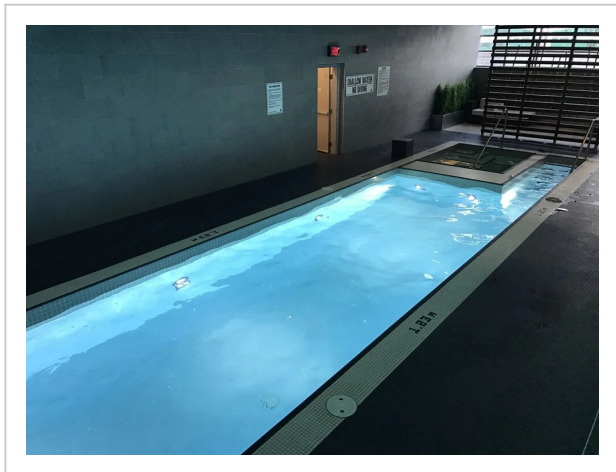

NGE Stays - Downtown Suite Lake View--2 Bedrooms Deluxe Penthouse room with city view full double bed

Address: 15 Iceboat Terrace, Toronto

Bedrooms: 3 Bathrooms: 2

Location

If you want to feel like you're at home no matter where you are, choose this — apartment «NGE Stays - Downtown Suite Lake View» is located in Toronto. This apartment is located in walking distance from the city center. You can take a walk and explore the neighbourhood area of the apartment. Places nearby: Rogers Centre, Fort York National Historic Site and CN Tower.

At the apartment

Specially for tourists who travel by car, there's a paid parking zone. Additional services that the apartment offers to its guests: a laundry.

Amenities:

- Smoke-free property
 - Laundry
-