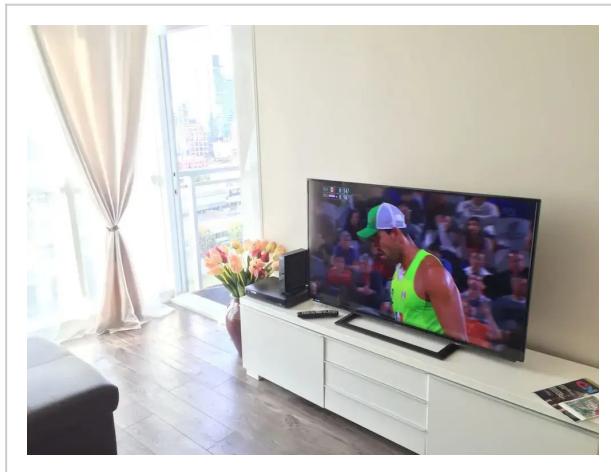

NGE Stays - Downtown Suite Lake View--2 Bedrooms Deluxe Penthouse room with city view full double bed

Address: 15 Iceboat Terrace, Toronto

Bedrooms: 3 Bathrooms: 2

Location

If you want to feel like you're at home no matter where you are, choose this — apartment «NGE Stays - Downtown Suite Lake View» is located in Toronto. This apartment is located in walking distance from the city center. You can take a walk and explore the neighbourhood area of the apartment. Places nearby: Rogers Centre, Fort York National Historic Site and CN Tower.