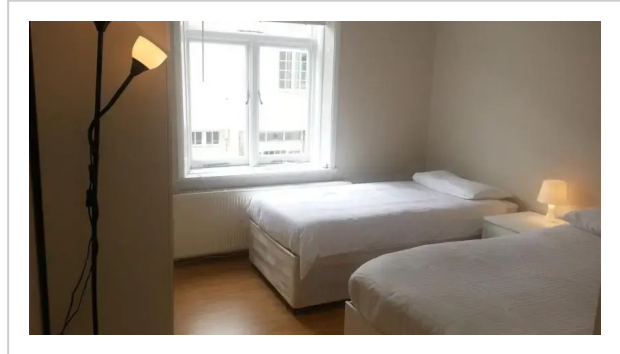

## **Domustay Central London, 33 Devonshire Mews W, Marylebone, London W1G 6QF, UK, London**

**Address: 33 Devonshire Mews W, Marylebone, London W1G 6QF, UK, London**

Bedrooms: 5 Bathrooms: 2

### **Location**

A great option for family vacation: apartment «Domustay Central London» is located in London. This apartment is located in walking distance from the city center. You can take a walk and explore the neighbourhood area of the apartment. Places nearby: King Edward VII's Hospital, Regent's Park and Park Square Garden.