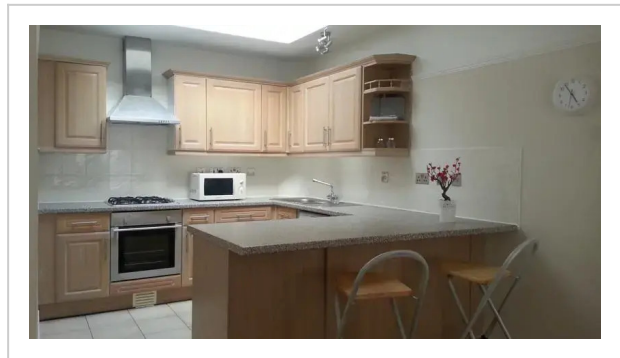

## **Domustay Central London, 33 Devonshire Mews W, Marylebone, London W1G 6QF, UK, London**

**Address: 33 Devonshire Mews W, Marylebone, London W1G 6QF, UK, London**

Bedrooms: 5 Bathrooms: 2

### **Location**

A great option for family vacation: apartment «Domustay Central London» is located in London. This apartment is located in walking distance from the city center. You can take a walk and explore the neighbourhood area of the apartment. Places nearby: King Edward VII's Hospital, Regent's Park and Park Square Garden.