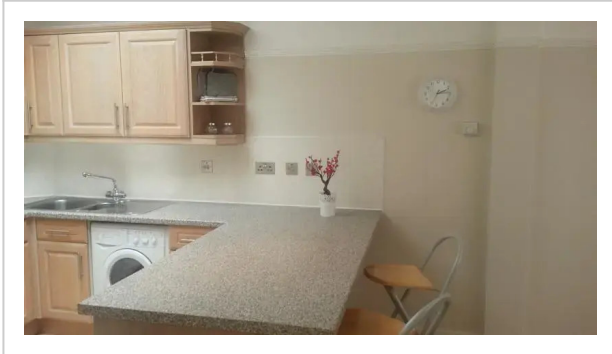

## **Domustay Central London, 33 Devonshire Mews W, Marylebone, London W1G 6QF, UK, London**

**Address: 33 Devonshire Mews W, Marylebone, London W1G 6QF, UK, London**

Bedrooms: 5 Bathrooms: 2

### **Location**

A great option for family vacation: apartment «Domustay Central London» is located in London. This apartment is located in walking distance from the city center. You can take a walk and explore the neighbourhood area of the apartment. Places nearby: King Edward VII's Hospital, Regent's Park and Park Square Garden.