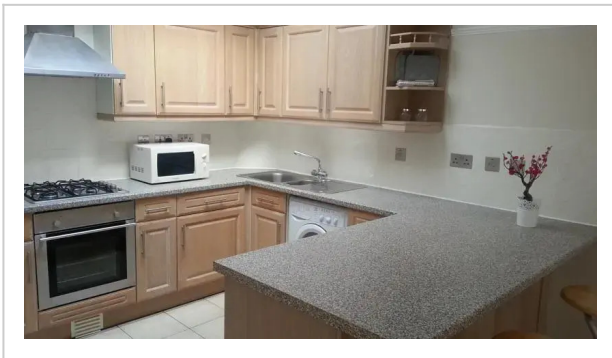

Domustay Central London, 33 Devonshire Mews W, Marylebone, London W1G 6QF, UK, London

Address: 33 Devonshire Mews W, Marylebone, London W1G 6QF, UK, London

Bedrooms: 5 Bathrooms: 2

Location

A great option for family vacation: apartment «Domustay Central London» is located in London. This apartment is located in walking distance from the city center. You can take a walk and explore the neighbourhood area of the apartment. Places nearby: King Edward VII's Hospital, Regent's Park and Park Square Garden.