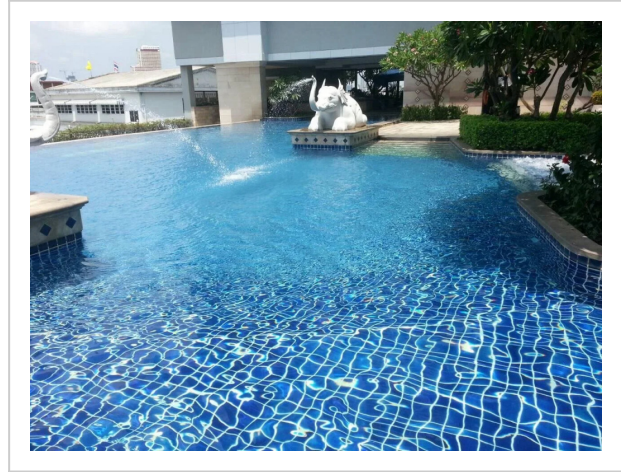

## Baan Sathorn Riverfront--Standard room with garden view

**Address: 931/1 Room 308 Charoennakorn Rd, Bangkok**

Bathrooms: 2

### Location

«Baan Sathorn Riverfront» is located in Bangkok. This apartment hotel is located in 4 km from the city center. You can take a walk and explore the neighbourhood area of the apartment hotel. Places nearby: Charoen Nakhon, Asiatique the River Front and Lumpini Park.

zone. Also, the following services are available for guests at the apartment hotel: a sauna and a steam bath. Sports fans will be able to enjoy a fitness center. Get ready for a fun and exciting vacation! Here's what you will find on the premises: a library and a ping-pong area. Tourists who can't live without swimming will appreciate a pool and an outdoor pool. Accessibility: there is an elevator/lift. There are other services available for the guests of the apartment hotel. For example, a laundry, dry cleaning and ironing. The staff of the apartment hotel will be happy to talk to you in English.

---

**Amenities:**

- Air conditioning
  - 24-hour reception
  - Elevator/lift
  - Smoking areas
  - Smoke-free property
  - Garden
  - Terrace
  - Non-smoking rooms
  - Soundproof rooms
  - Family room
  - Ironing
  - Laundry
  - Dry-cleaning
  - Restaurant
  - Snack bar
  - Bottled water
  - Free Wi-Fi
  - Swimming Pool
  - Outdoor Pool
  - Beach facilities
-